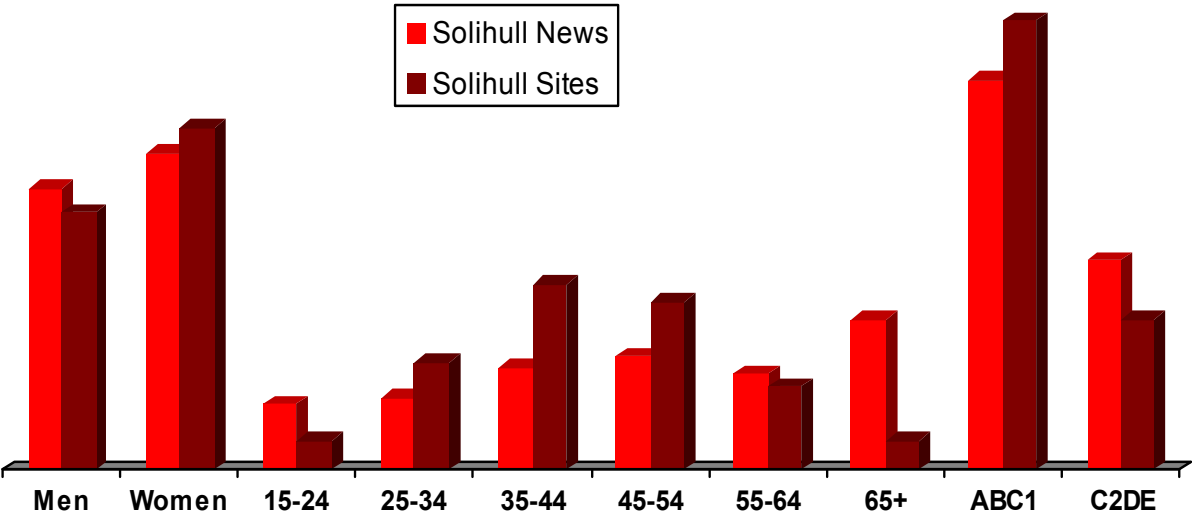

# AUDIENCE

The Solihull News reaches the area's most affluent consumers. The majority of readers and unique users are in ABC1 groups.

Demography	Readers	Readers Composition	Web Users Composition
Men	48,137	47%	43%
Women	55,017	53%	57%
15-24	11,403	11%	5%
25-34	12,634	12%	18%
35-44	17,920	17%	31%
45-54	19,247	19%	28%
55-64	16,362	16%	14%
65+	25,588	25%	5%
ABC1	66,604	65%	75%
C2DE	36,550	35%	25%