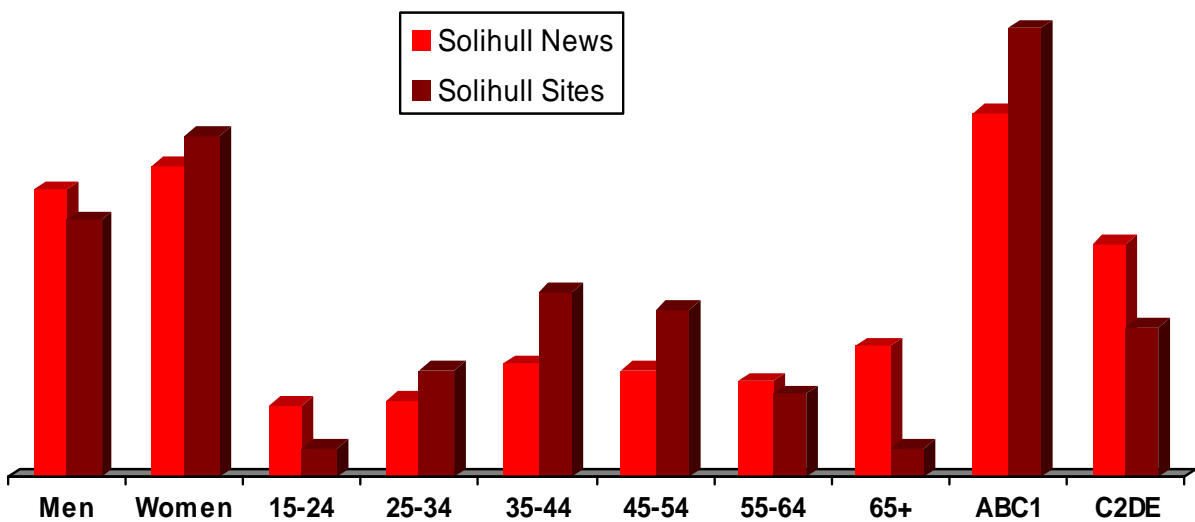

# 26,400

page impressions on solihullnews.net

**SOLIHULL NEWS**

**Circulation: 74,379**

**Readership: 157,256**

**Unique Users: 9,364**

**Page Impressions: 26,400**

solihullnews.net is the leading local news website for Solihull, it is packed with breaking stories, and in-depth local community news, making this an excellent advertising medium for all sectors.

# AUDIENCE

The Solihull News reaches the area's most affluent consumers. The majority of readers and unique users are in ABC1 groups.

Demography	Readers	Readers Composition	Web Users Composition
Men	75,980	48%	43%
Women	81,276	52%	57%
15-24	19,586	12%	5%
25-34	20,224	13%	18%
35-44	29,679	19%	31%
45-54	28,054	18%	28%
55-64	24,504	16%	14%
65+	35,210	22%	5%
ABC1	96,112	61%	75%
C2DE	60,983	39%	25%